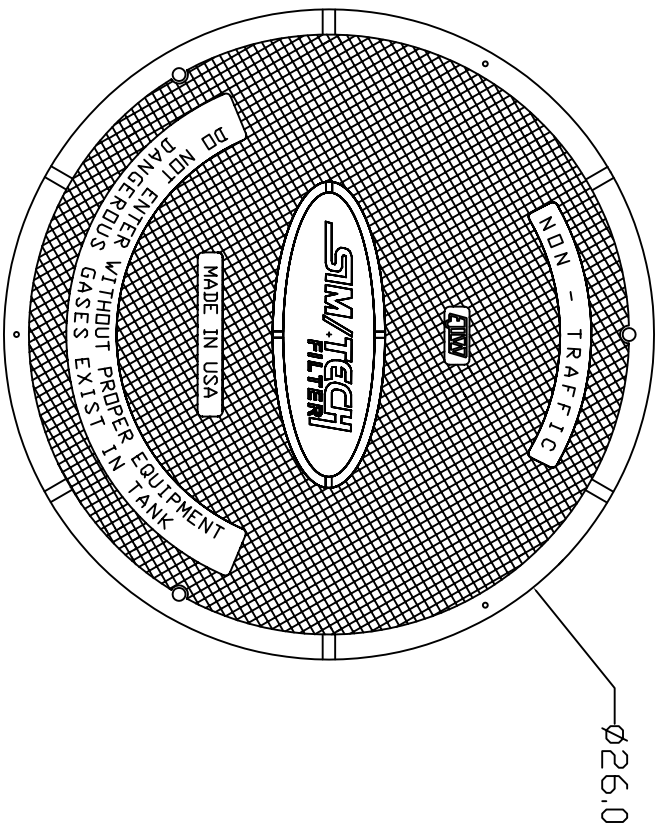

TOP VIEW

BOTTOM VIEW

SIDE VIEW

NOT TO SCALE

SIDE VIEW

PART# STF-C124	DATE: 09/13/06
MATERIAL: CAST IRON	REV: A
DRAWN BY: JASON MAY	APPROVED BY:
DESCRIPTION: 24" CAST IRON COVER	