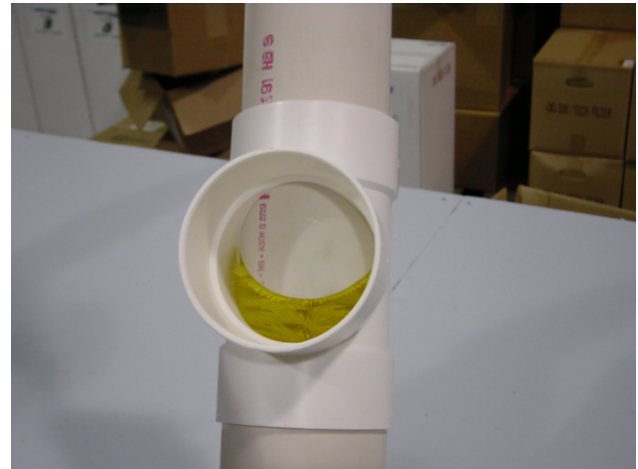

Always use a STF-130 SIMTECH maintenance sleeve
to service
STF-110 SIMTECH septic tank bristle filter 4" yellow
if not pumping the tank down

(STF-130 not included-sold separately)

**Note: Handle does not come attached to maintenance sleeve as shown above.
A 1/2" pvc pipe is needed to make a handle to desired length.**